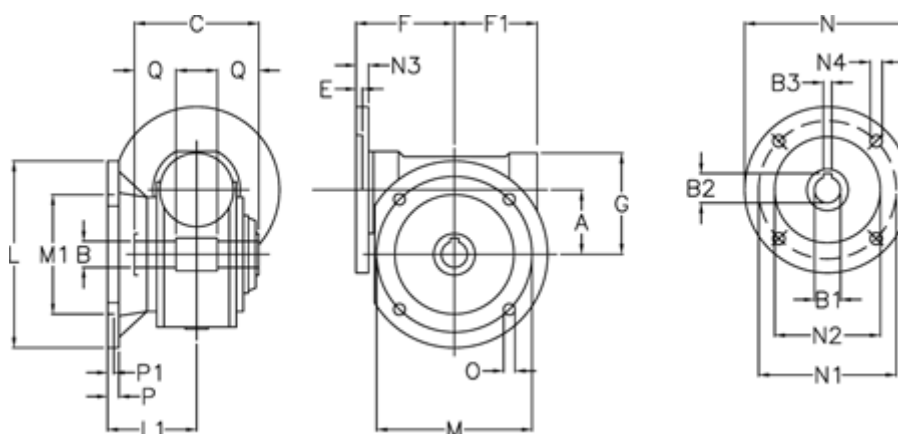

Data Sheet

Article number: 3902130030535

Description: Worm gear
VF 130-FC1-30-90B5, without lubrication

Measures

A = 130	F1 = 154	N2 = 130
B = 45 H7	G = 195	N3 = 17
B1 E7 = 24	L = 320	N4 = 11
B2 = 27.3	L1 = 137.5	O = 16
B3 H9 = 8	M = 255	P = 20
C = 165	M1 = 180	P1 = 12
E = 0.5	N = 200	Q = 52.5
F = 185	N1 = 165	